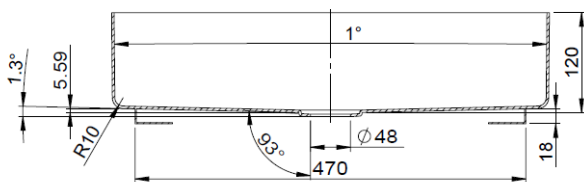

## SURFACE MOUNTED - RECTANGULAR

<b>Model Number :</b>	S130-3452-BG
<b>Colour :</b>	Brushed Gold
<b>Width :</b>	526mm
<b>Depth :</b>	346mm
<b>Height :</b>	120mm
<b>Weight :</b>	7.7 kg

### DIMENSIONAL DRAWING

SECTION A-A