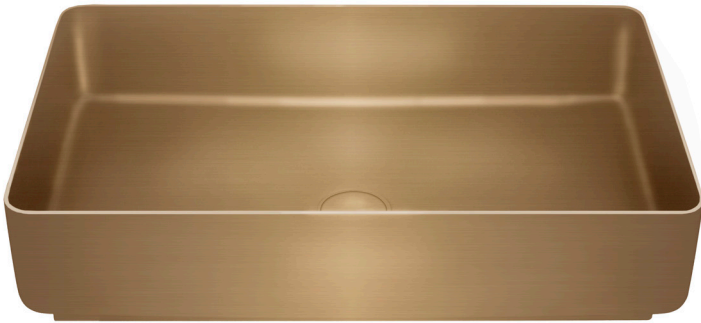

# SIBO

STEEL BASINS

## SURFACE MOUNTED - RECTANGULAR

<b>Model Number :</b>	S130-3452-BG
<b>Colour :</b>	Brushed Gold
<b>Width :</b>	526mm
<b>Depth :</b>	346mm
<b>Height :</b>	120mm
<b>Weight :</b>	7.7 kg

### DESCRIPTION

3.5mm steel basin  
PVD finish - Brushed Gold  
Unslotted basin waste included  
No overflow  
1 year warranty - manufacture fault only