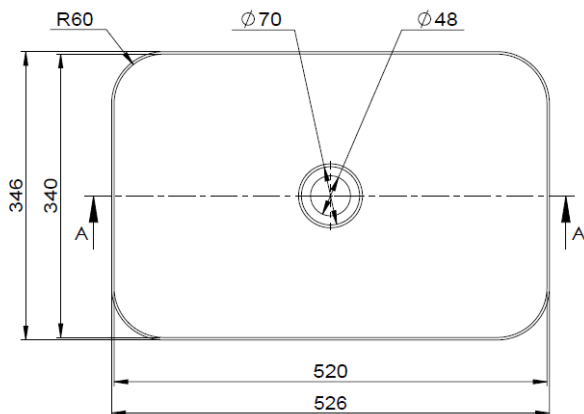

## SURFACE MOUNTED - RECTANGULAR

<b>Model Number :</b>	S130-3452-BG
<b>Colour :</b>	Brushed Gold
<b>Width :</b>	526mm
<b>Depth :</b>	346mm
<b>Height :</b>	120mm
<b>Weight :</b>	7.7 kg

### DIMENSIONAL DRAWING

SECTION A-A