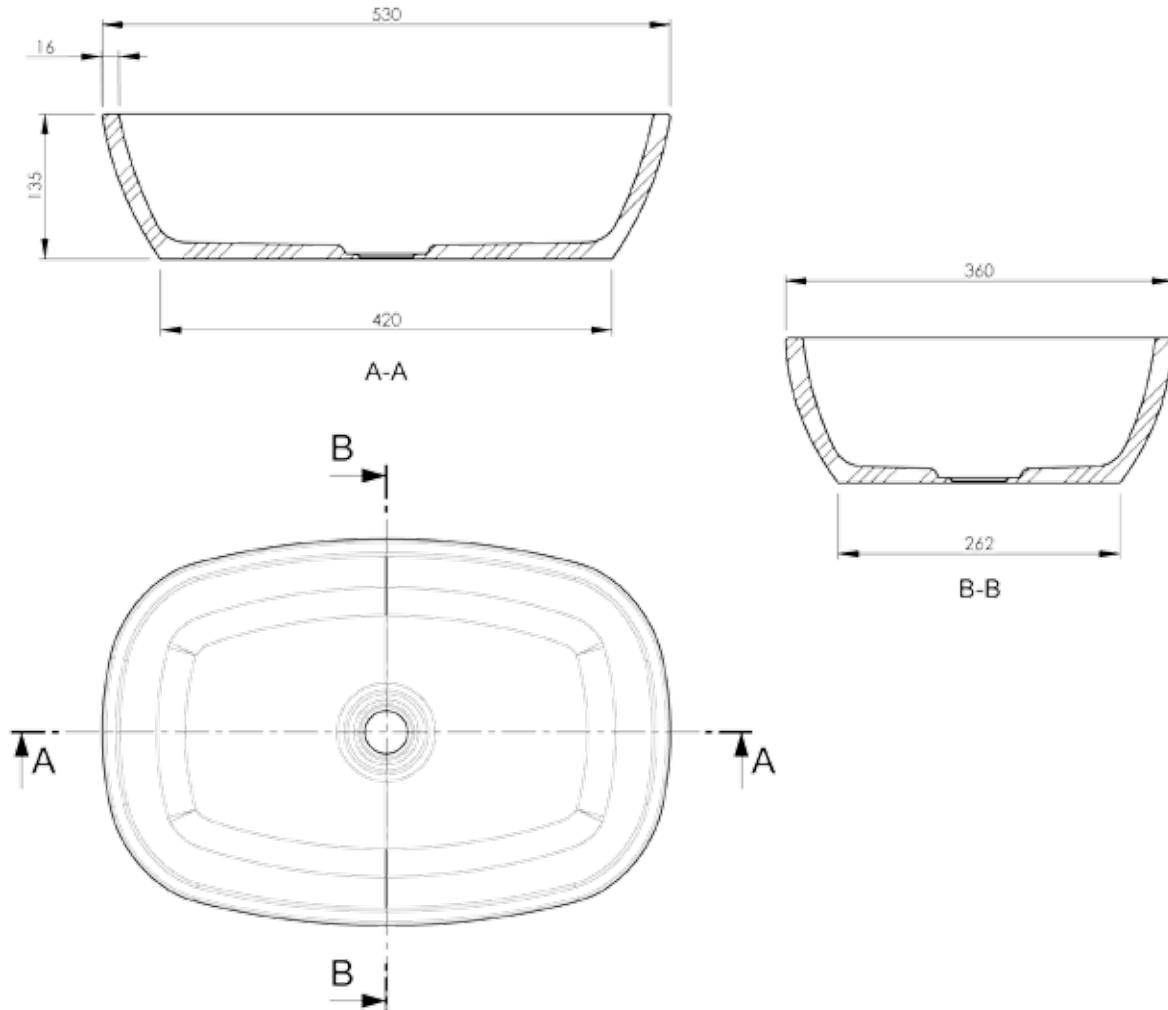

Vivace basin

JULY 2010

Top mount basin

Vivace VIV002

Specifications for Vivace basin

Product Code VIV002	Width	530 mm
	Depth	360 mm
	Height	135 mm
	Weight empty	7.2 kg