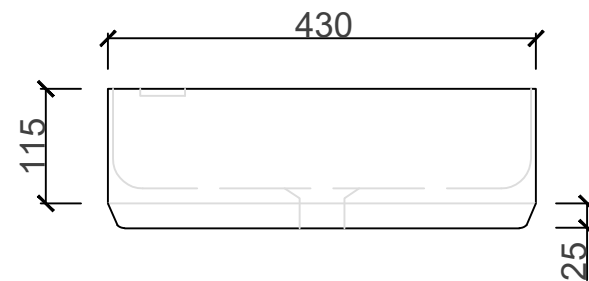

SANTORINI FREESTANDING BASIN SOL 21110

DIMENSIONS	
LENGTH	430MM
BREADTH	430MM
HEIGHT	140MM
DEPTH	100MM

PLEASE NOTE: A 5 - 8MM PER 100MM IS ALLOWED FOR WARPAGE