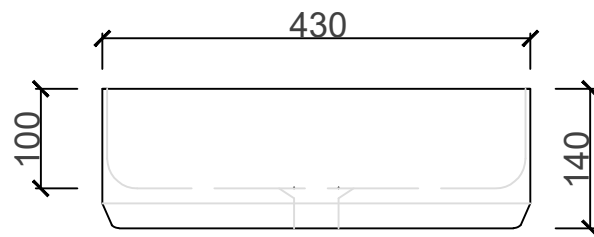

SANTORINI FREESTANDING BASIN SOL 21110

DIMENSIONS	
LENGTH	430MM
BREADTH	430MM
HEIGHT	140MM
DEPTH	100MM

PLEASE NOTE: A 5 - 8MM PER 100MM IS ALLOWED FOR WARPAGE