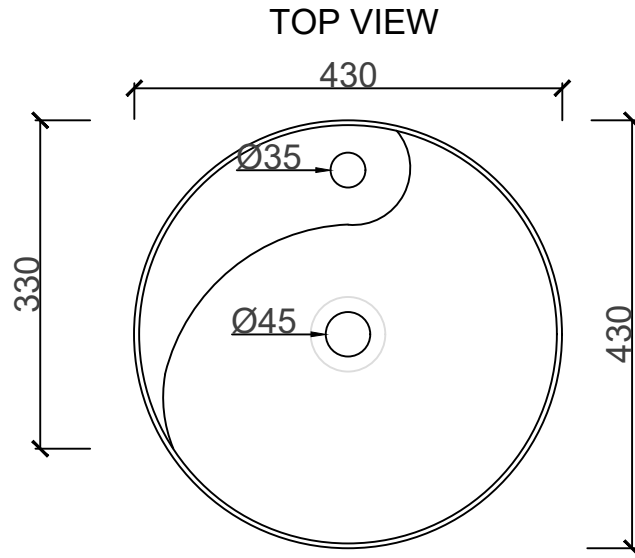

SANTORINI FREESTANDING BASIN SOL 21110

DIMENSIONS	
LENGTH	430MM
BREADTH	430MM
HEIGHT	140MM
DEPTH	100MM

PLEASE NOTE: A 5 - 8MM PER 100MM IS ALLOWED FOR WARPAGE