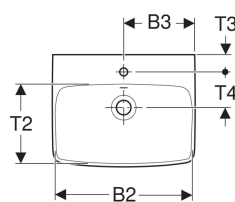

Geberit Selnova Square handrinse basin

Example image

- Can be installed with a washbasin cabinet

Characteristics

- Can be combined with half pedestal
- Can be combined with full pedestal

Technical data

Product material | Vitreous china

Scope of delivery

- Handrinse basin

Art. no.	Colour / surface	Tap hole	Overflow	B	B1	B2	B3	Cabinet width	H	H1	T	T1	T2	T3	T4
500.322.01.1	white	central	visible	45 cm	18 cm	40 cm	22.5 cm	38.6 cm	16 cm	11 cm	35 cm	18 cm	21.5 cm	5.5 cm	12.5 cm
500.310.01.1	white	central	visible	50 cm	23 cm	44.5 cm	25 cm	41.8 cm	17 cm	12 cm	42 cm	20 cm	27.5 cm	6.5 cm	13.5 cm
500.301.01.1	white	without	visible	50 cm	23 cm	44.5 cm	- cm	41.8 cm	17 cm	12 cm	42 cm	20 cm	27.5 cm	- cm	- cm

Accessories

- Geberit bottle trap with dip tube for washbasin, horizontal outlet
- Geberit fastening material for handrinse basin

- Geberit Selnova half pedestal only for handrinse basin 50 cm
- Geberit Selnova Square half pedestal only for handrinse basin 45 cm