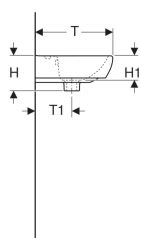

Geberit Selnova Square handrinse basin

Example image

- Can be installed with a washbasin cabinet

Characteristics

- Can be combined with half pedestal
- Can be combined with full pedestal

Technical data

Product material | Vitreous china

Scope of delivery

- Handrinse basin

Art. no.	Colour / surface	Tap hole	Overflow	B	B1	B2	B3	Cabinet width	H	H1	T	T1	T2	T3	T4
500.322.01.1	white	central	visible	45 cm	18 cm	40 cm	22.5 cm	38.6 cm	16 cm	11 cm	35 cm	18 cm	21.5 cm	5.5 cm	12.5 cm
500.310.01.1	white	central	visible	50 cm	23 cm	44.5 cm	25 cm	41.8 cm	17 cm	12 cm	42 cm	20 cm	27.5 cm	6.5 cm	13.5 cm
500.301.01.1	white	without	visible	50 cm	23 cm	44.5 cm	- cm	41.8 cm	17 cm	12 cm	42 cm	20 cm	27.5 cm	- cm	- cm

Accessories

- Geberit bottle trap with dip tube for washbasin, horizontal outlet
- Geberit fastening material for handrinse basin

- Geberit Selnova half pedestal only for handrinse basin 50 cm
- Geberit Selnova Square half pedestal only for handrinse basin 45 cm