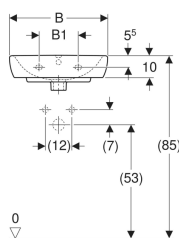

Geberit Selnova Square handrinse basin

Example image

- Can be installed with a washbasin cabinet

Characteristics

- Can be combined with half pedestal
- Can be combined with full pedestal

Technical data

Product material | Vitreous china

Scope of delivery

- Handrinse basin

Art. no.	Colour / surface	Tap hole	Overflow	B	B1	B2	B3	Cabinet width	H	H1	T	T1	T2	T3	T4
500.322.01.1	white	central	visible	45 cm	18 cm	40 cm	22.5 cm	38.6 cm	16 cm	11 cm	35 cm	18 cm	21.5 cm	5.5 cm	12.5 cm
500.310.01.1	white	central	visible	50 cm	23 cm	44.5 cm	25 cm	41.8 cm	17 cm	12 cm	42 cm	20 cm	27.5 cm	6.5 cm	13.5 cm
500.301.01.1	white	without	visible	50 cm	23 cm	44.5 cm	- cm	41.8 cm	17 cm	12 cm	42 cm	20 cm	27.5 cm	- cm	- cm

Accessories

- Geberit bottle trap with dip tube for washbasin, horizontal outlet
- Geberit fastening material for handrinse basin

- Geberit Selnova half pedestal only for handrinse basin 50 cm
- Geberit Selnova Square half pedestal only for handrinse basin 45 cm