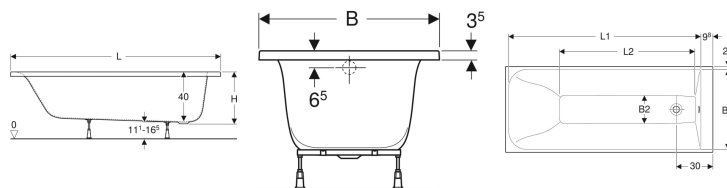

## Geberit Rekord rectangular bathtub, with feet

Example image

### Characteristics

- Rectangular

- Outlet at foot
- Drain hole  $\varnothing$  52 mm
- Tap hole drilling according to EN 232 possible

### Scope of delivery

- Bathtub
- Set of feet

Art. no.	Colour / surface	L	L1	L2	B	B1	B2	H	Total water capacity
554.107.01.1	white / glossy	170 cm	157.6 cm	111.6 cm	70 cm	65.2 cm	22.8 cm	41.7 cm	176 l
554.108.01.1	white / glossy	170 cm	157.6 cm	111.6 cm	75 cm	70.2 cm	27.8 cm	41.7 cm	195 l
554.106.01.1	white / glossy	160 cm	147.6 cm	101.6 cm	70 cm	65.2 cm	22.8 cm	41.7 cm	163 l

### Accessories

- Geberit bathtub drain with turn handle, d52, length 26 cm, with ready-to-fit-set