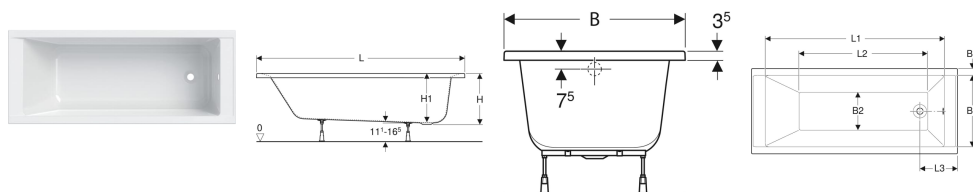

Geberit Supero rectangular bathtub with feet

Example image

Application purposes

- For private bathrooms and hotels
- For installation with bathtub feet or supports

Characteristics

- Rectangular

- Outlet at foot
- Drain hole \varnothing 52 mm
- Tap hole drilling according to EN 232 possible

Technical data

Product material | Sanitary acrylic

Scope of delivery

- Bathtub
- Set of feet

| Art. no. | Colour / surface | L | L1 | L2 | L3 | B | B1 | B2 | B3 | H | H1 | Total water capacity |
|--------------|------------------|-----------|-----------|-----------|----------|----------|----------|----------|---------|------------|------------|----------------------|
| 554.101.01.1 | white / glossy | 160 cm | 139 cm | 96 cm | 31 cm | 70 cm | 58 cm | 31 cm | 6 cm | 41.5 cm | 40 cm | 170 l |
| 554.102.01.1 | white / glossy | 170 cm | 148 cm | 106 cm | 31 cm | 70 cm | 58 cm | 31 cm | 6 cm | 41.5 cm | 40 cm | 183 l |
| 554.100.01.1 | white / glossy | 150 cm | 130 cm | 86 cm | 31 cm | 70 cm | 58 cm | 31 cm | 6 cm | 41.5 cm | 40 cm | 158 l |
| 554.103.01.1 | white / glossy | 170 cm | 148 cm | 106 cm | 31 cm | 75 cm | 63 cm | 36 cm | 6 cm | 43.5 cm | 42 cm | 210 l |
| 554.104.01.1 | white / glossy | 180 cm | 157 cm | 113 cm | 33 cm | 80 cm | 66 cm | 39 cm | 7 cm | 42 cm | 40.5 cm | 229 l |

Accessories

- Geberit bathtub drain with turn handle, d52, length 26 cm, with ready-to-fit-set