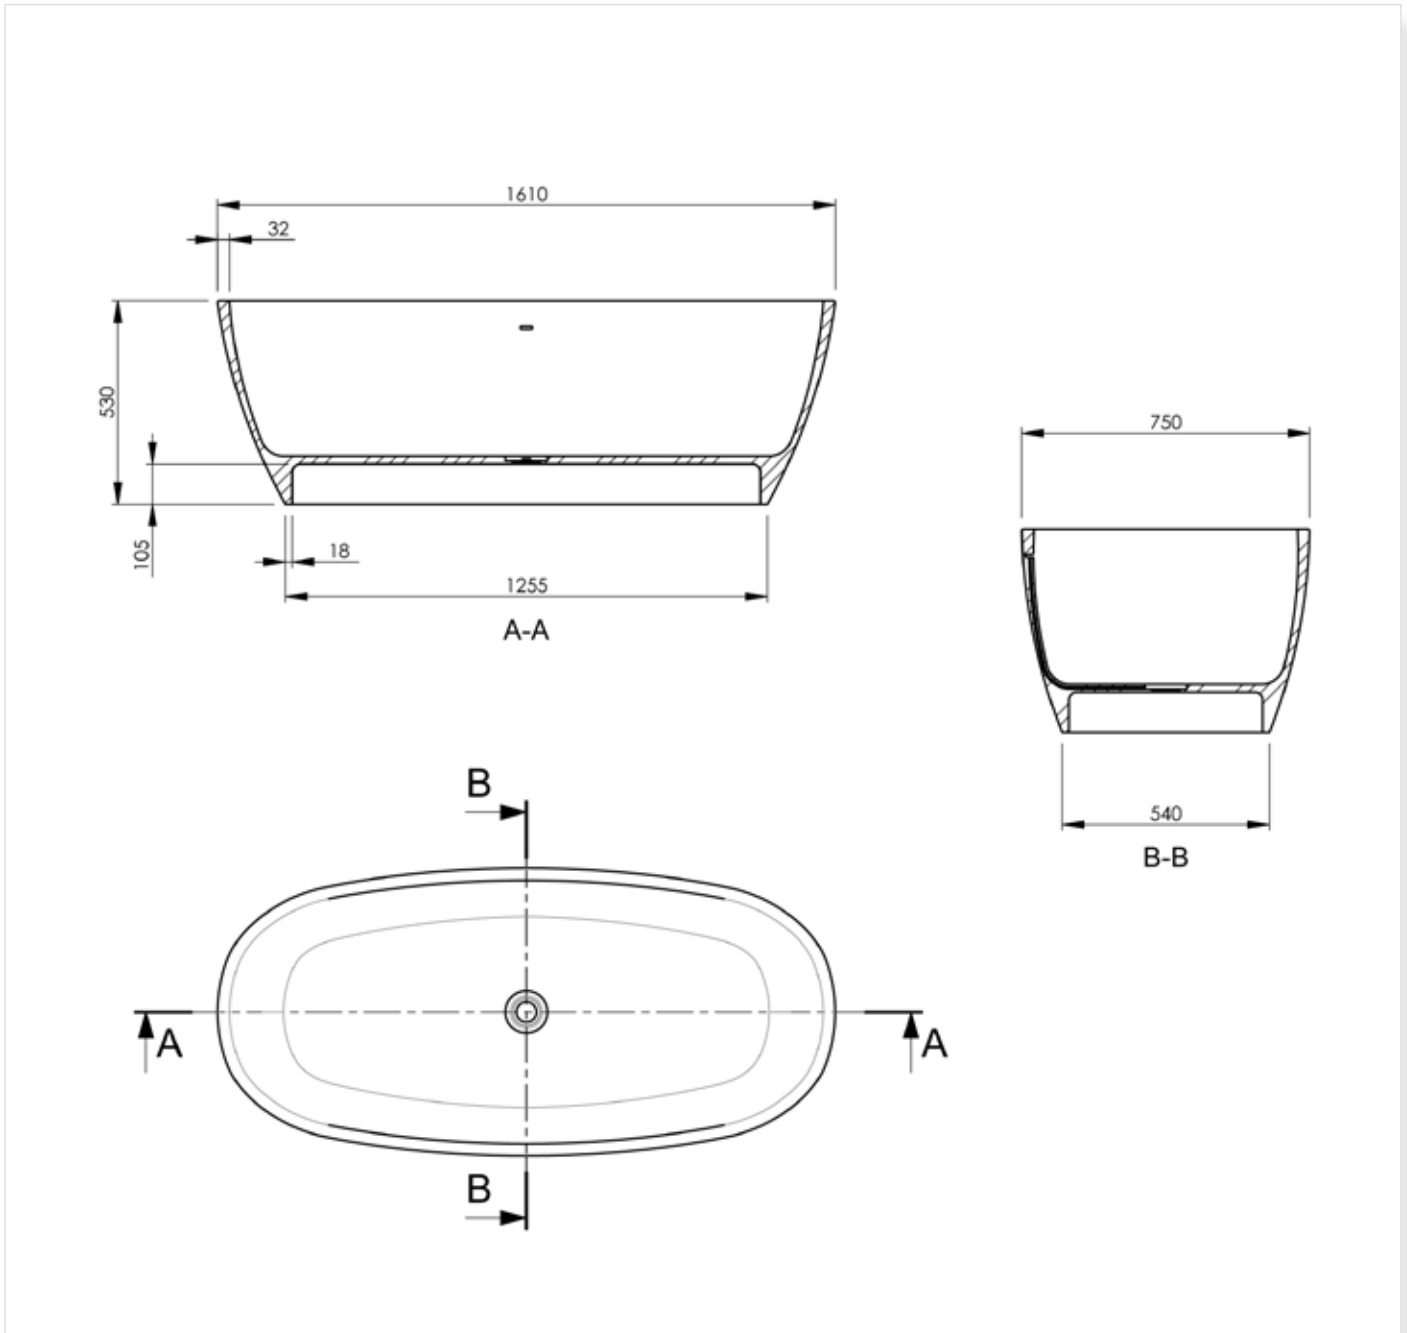

b o u t i q u e b a t h s

Rimless Thinn Range

Violetta VIO001

Free-standing rimless bath

Violetta

The Violetta bath has all the graceful features of its larger cousin, the Vivace. Space-saving with luxurious inner proportions making this bath practical and economical. The cleverly designed base allows for all fittings to be placed within the bath cavity, thereby not necessitating channels in the ground.

Specifications for Violetta bath

Product Code VIO001

Length	1610 mm
Width	750 mm
Height	530 mm
Weight empty	105 kg
Water capacity	180 litres

All baths in the Rimless Range are supplied standard with a chrome clicker waste, waste trap and flexible connector pipe.