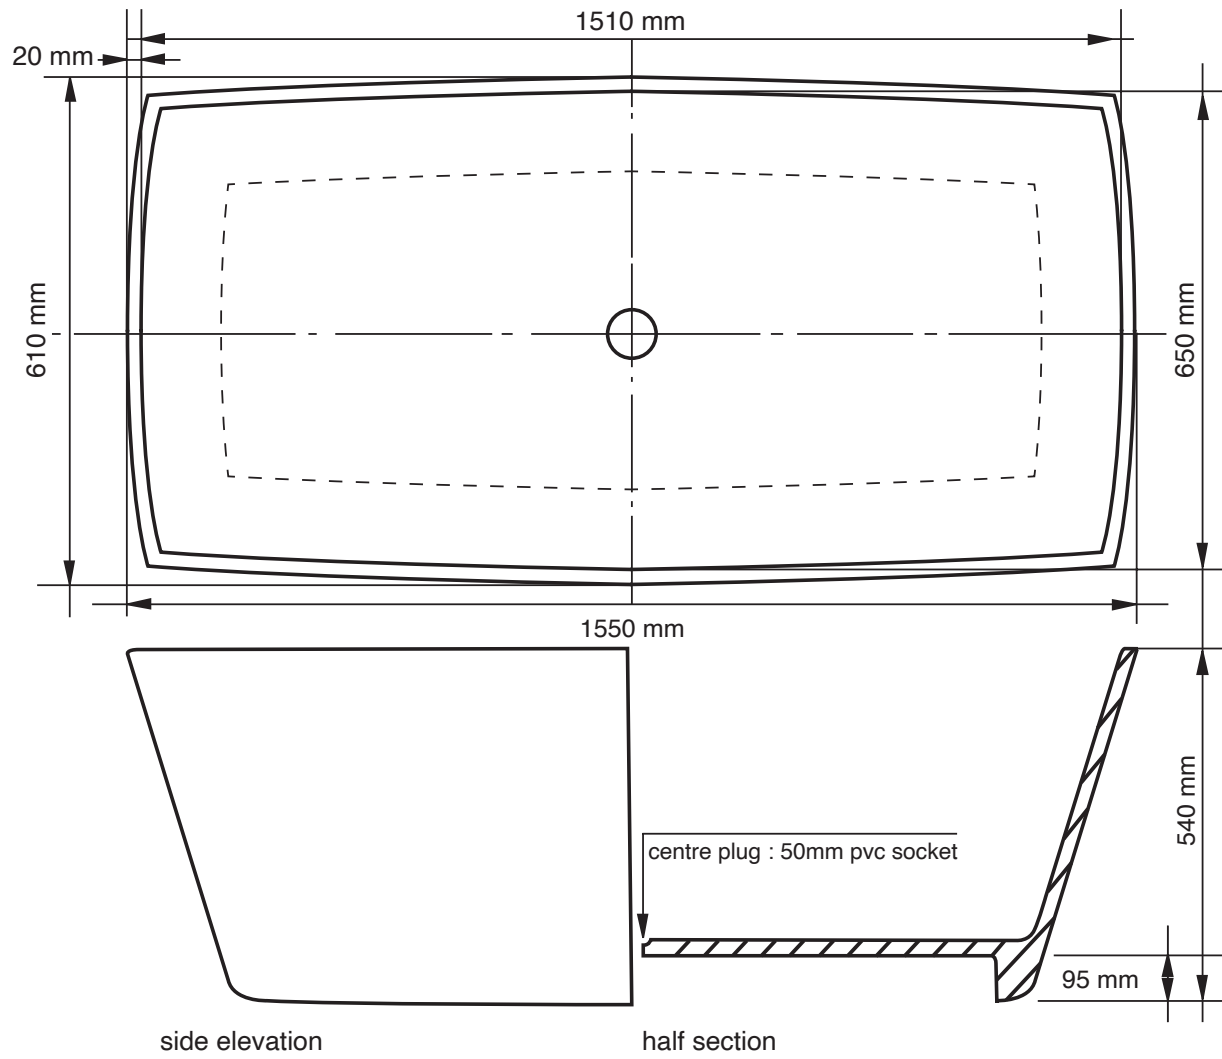

L 1550mm x W 650mm x H 540mm

Base Dimensions 1260 mm x 530 mm