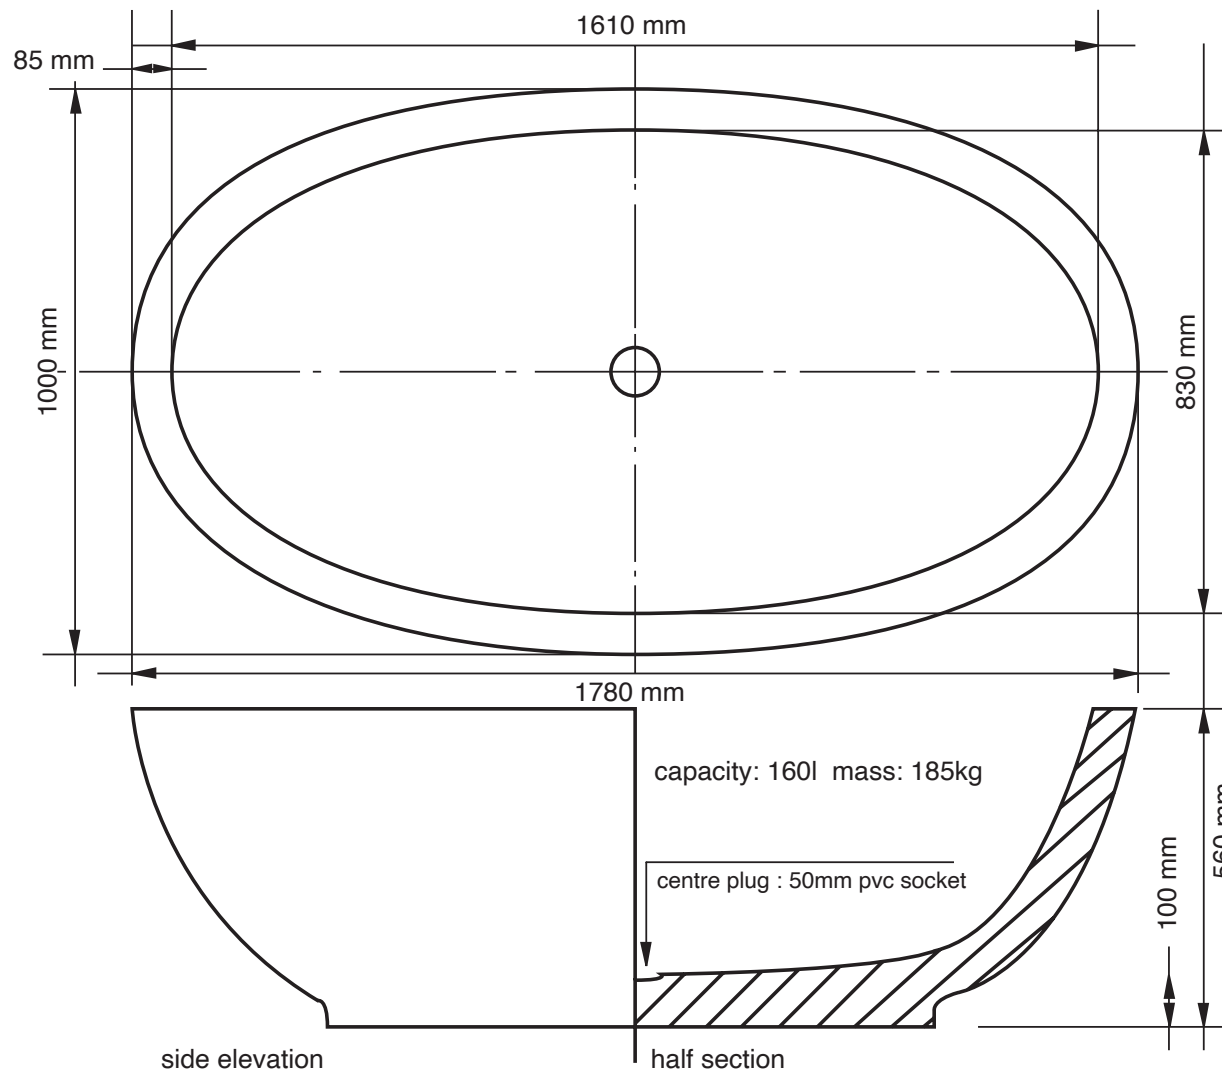

L 1780mm x W 1000mm x H 560mm

Base Dimensions 900 mm x 320 mm