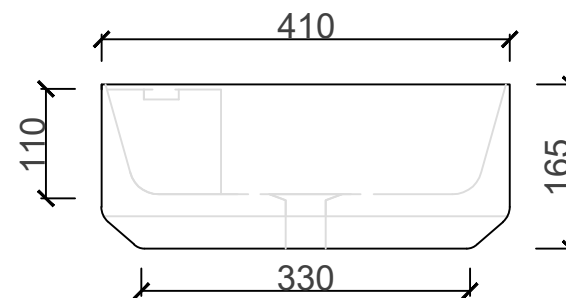

KAUAI FREESTANDING BASIN SOL 21116

DIMENSIONS	
LENGTH	520MM
BREADTH	410MM
HEIGHT	165MM
DEPTH	110MM

FRONT VIEW

SIDE VIEW

PLEASE NOTE: A 5 - 8MM PER 100MM IS ALLOWED FOR WARPAGE