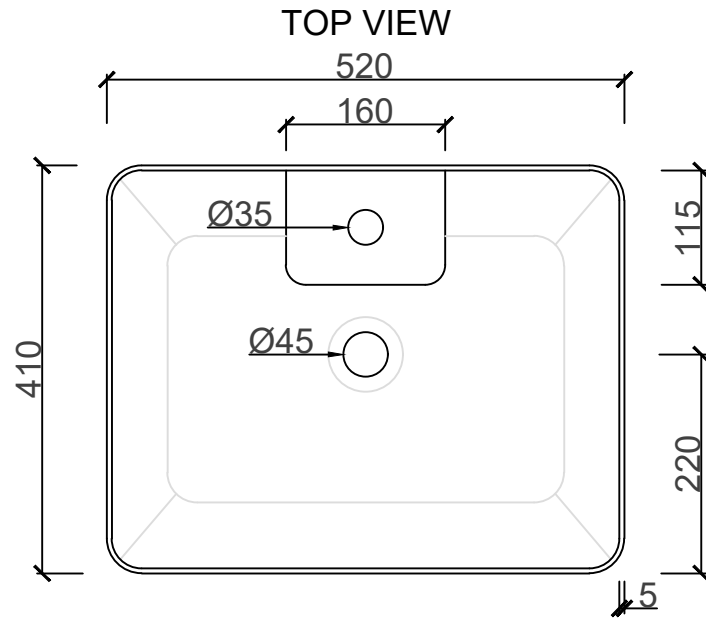

KAUAI FREESTANDING BASIN SOL 21116

DIMENSIONS	
LENGTH	520MM
BREADTH	410MM
HEIGHT	165MM
DEPTH	110MM

FRONT VIEW

SIDE VIEW

PLEASE NOTE: A 5 - 8MM PER 100MM IS ALLOWED FOR WARPAGE