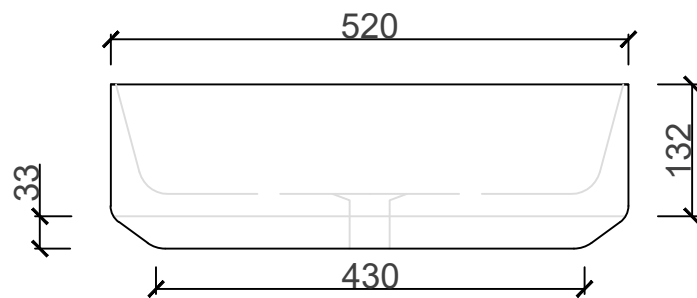

KAUAI FREESTANDING BASIN SOL 21116

DIMENSIONS	
LENGTH	520MM
BREADTH	410MM
HEIGHT	165MM
DEPTH	110MM

FRONT VIEW

SIDE VIEW

PLEASE NOTE: A 5 - 8MM PER 100MM IS ALLOWED FOR WARPAGE