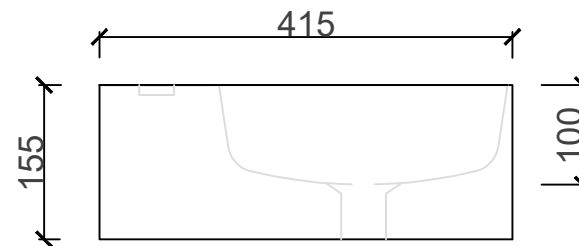

TAHITI FREESTANDING BASIN SOL 21119

TOP VIEW

DIMENSIONS	
LENGTH	400MM
BREADTH	415MM
HEIGHT	155MM
DEPTH	100MM

FRONT VIEW

SIDE VIEW

PLEASE NOTE: A 5 - 8MM PER 100MM IS ALLOWED FOR WARPAGE