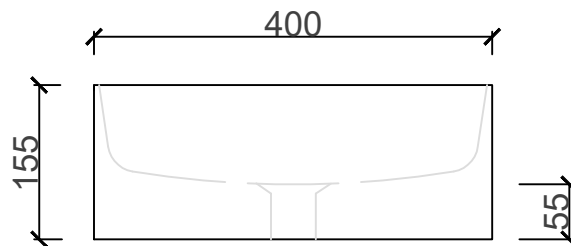

TAHITI FREESTANDING BASIN SOL 21119

TOP VIEW

DIMENSIONS	
LENGTH	400MM
BREADTH	415MM
HEIGHT	155MM
DEPTH	100MM

FRONT VIEW

SIDE VIEW

PLEASE NOTE: A 5 - 8MM PER 100MM IS ALLOWED FOR WARPAGE