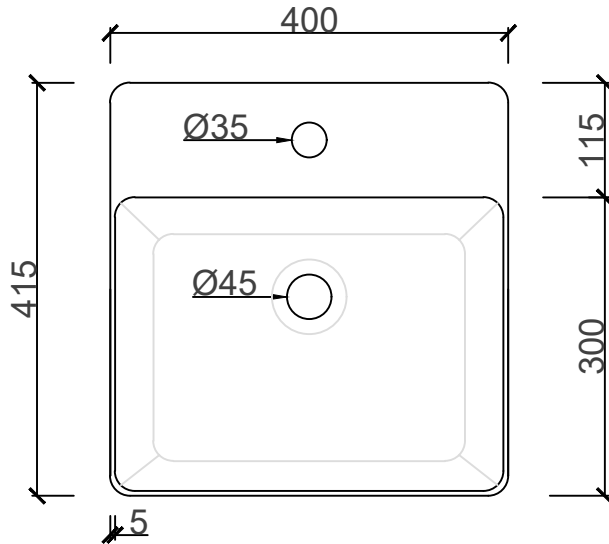

TAHITI FREESTANDING BASIN SOL 21119

TOP VIEW

DIMENSIONS	
LENGTH	400MM
BREADTH	415MM
HEIGHT	155MM
DEPTH	100MM

FRONT VIEW

SIDE VIEW

PLEASE NOTE: A 5 - 8MM PER 100MM IS ALLOWED FOR WARPAGE