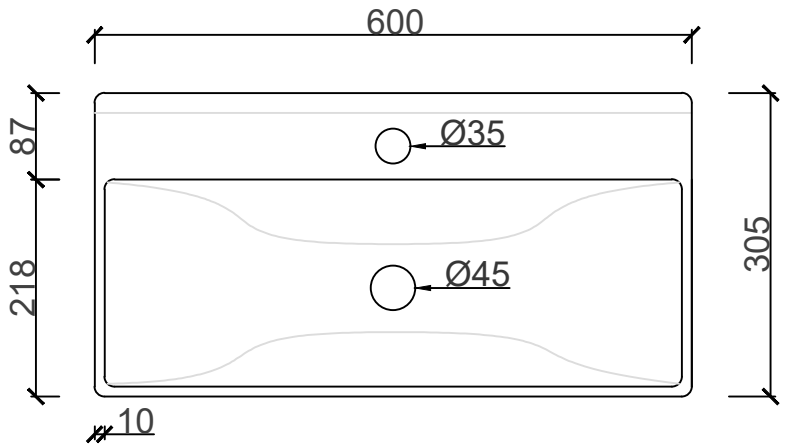

REUNION FREESTANDING BASIN SOL 21118

TOP VIEW

DIMENSIONS	
LENGTH	600MM
BREADTH	305MM
HEIGHT	105MM
DEPTH	65MM

FRONT VIEW

SIDE VIEW

PLEASE NOTE: 5-8MM PER 100MM IS ALLOWED FOR WARPAGE

© 2018 Macneil. All Rights Reserved.