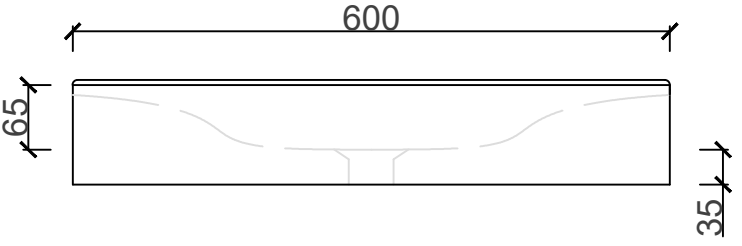

REUNION FREESTANDING BASIN SOL 21118

TOP VIEW

DIMENSIONS	
LENGTH	600MM
BREADTH	305MM
HEIGHT	105MM
DEPTH	65MM

FRONT VIEW

SIDE VIEW

PLEASE NOTE: 5-8MM PER 100MM IS ALLOWED FOR WARPAGE

© 2018 Macneil. All Rights Reserved.