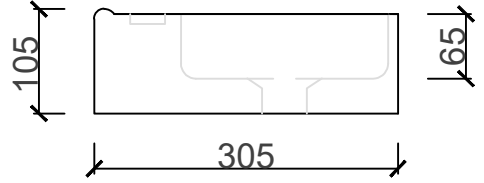

REUNION FREESTANDING BASIN SOL 21118

TOP VIEW

DIMENSIONS	
LENGTH	600MM
BREADTH	305MM
HEIGHT	105MM
DEPTH	65MM

FRONT VIEW

SIDE VIEW

PLEASE NOTE: 5-8MM PER 100MM IS ALLOWED FOR WARPAGE

© 2018 Macneil. All Rights Reserved.