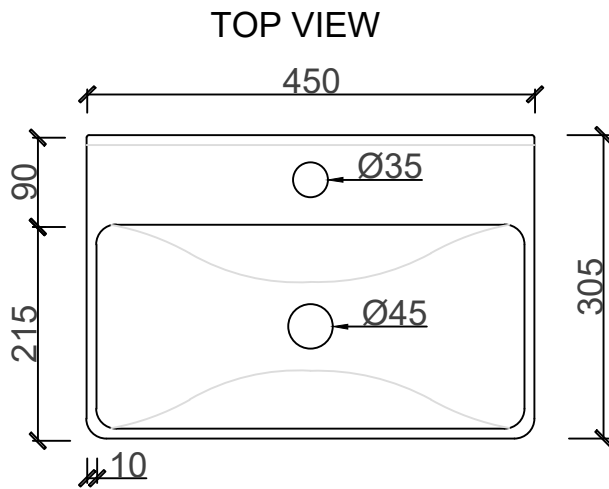

CYPRUS FREESTANDING BASIN SOL 21117

DIMENSIONS	
LENGTH	450MM
BREADTH	305MM
HEIGHT	100MM
DEPTH	70MM

PLEASE NOTE: A 5 - 8MM PER 100MM IS ALLOWED FOR
WARPAGE