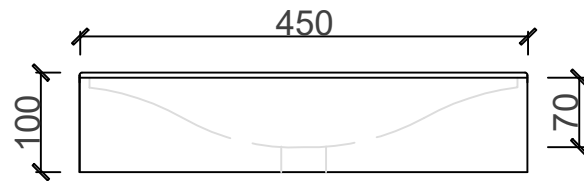

CYPRUS FREESTANDING BASIN SOL 21117

DIMENSIONS	
LENGTH	450MM
BREADTH	305MM
HEIGHT	100MM
DEPTH	70MM

PLEASE NOTE: A 5 - 8MM PER 100MM IS ALLOWED FOR
WARPAGE