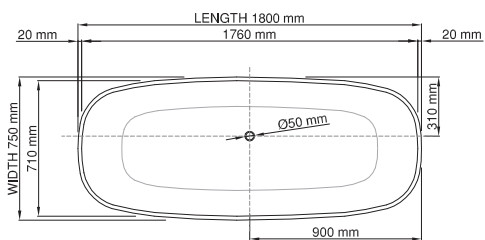

thin-edge

Product code: SBM060/1800
 Size (l) x (w) x (h): 1800mm x 750mm x 600mm
 Waste to floor: 130mm
 Water capacity: 345 L
 Overflow: Internal overflow / No overflow
 Material: DADOquartz®
 Finish: Matte / Polished

Base dimensions: 840mm x 420mm
 Edge width: 20mm
 Waste diameter: 50mm
 Weight: 93kg

Shipping information

Packing dimensions: 1880mm x 970mm x 750mm
 Shipping mass: 143kg