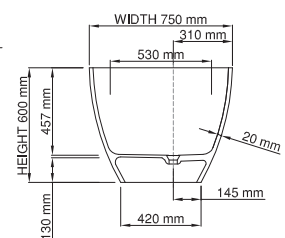

thin-edge

Product code: SBM060/1800
 Size (l) x (w) x (h): 1800mm x 750mm x 600mm
 Waste to floor: 130mm
 Water capacity: 345 L
 Overflow: Internal overflow / No overflow
 Material: DADOquartz®
 Finish: Matte / Polished

Base dimensions: 840mm x 420mm
 Edge width: 20mm
 Waste diameter: 50mm
 Weight: 93kg

Shipping information

Packing dimensions: 1880mm x 970mm x 750mm
 Shipping mass: 143kg