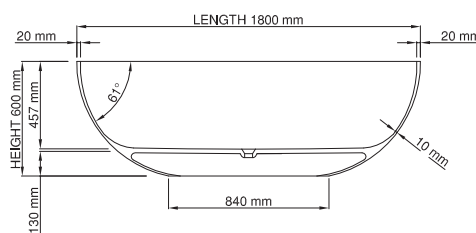

thin-edge

Product code: SBM060/1800
 Size (l) x (w) x (h): 1800mm x 750mm x 600mm
 Waste to floor: 130mm
 Water capacity: 345 L
 Overflow: Internal overflow / No overflow
 Material: DADOquartz®
 Finish: Matte / Polished

Base dimensions: 840mm x 420mm
 Edge width: 20mm
 Waste diameter: 50mm
 Weight: 93kg

Shipping information

Packing dimensions: 1880mm x 970mm x 750mm
 Shipping mass: 143kg