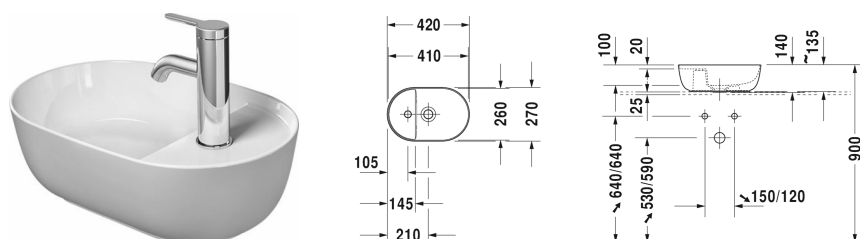

Luv Washbowl # 038142..00 / 038142..00 / 038142..00

| < 420 mm > |

Washbowl	Dimension	Weight	Order number
ground, without overflow, ceramic covered slotted waste included, fixings included, reversible, 420 mm			
Colors			
00 White Alpin 23 White/Grey Satin matt 26 White/White Satin Matt			
Variant			
● inside colour White, outside colour White, with tap platform	420 x 270 mm	5.400 kilogram	038142..00
● inside colour White, outside colour Grey Satin Matt, with tap platform	420 x 270 mm	5.400 kilogram	038142..00
● inside colour White, outside colour White Satin Matt, with tap platform	420 x 270 mm	5.400 kilogram	038142..00
Infobox			
Made from DuraCeram, * When using this siphon please observe outlet height from upper surface of finished floor to centre of outlet in accordance with the technical specification sheet			
Sanitary ceramics with the special WonderGliss surface finish will remain clean and attractive-looking for a long time to come. When ordering WonderGliss please add a "1" as eleventh digit to the model number.			
Accessory			
Design Siphon		1.500 kilogram	005036
Suitable products			
Vanity unit wall-mounted 1 pull-out compartment, countertop including one cut-out, for 1 above counter basin central, 800 x 550 mm	800 x 550 mm		KT6694
Vanity unit wall-mounted 1 pull-out compartment, countertop including one cut-out, for 1 above counter basin central, 1000 x 550 mm	1000 x 550 mm		KT6695
Vanity unit wall-mounted 1 pull-out compartment, countertop including one cut-out, for 1 above counter basin central, 1200 x 550 mm	1200 x 550 mm		KT6696