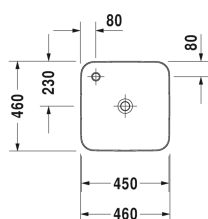

Cape Cod Washbowl # 234046..00 / 234046..00

| < 460 mm > |

Washbowl	Dimension	Weight	Order number
with tap dome, without overflow, 460 mm			
Colors			
00 White Alpin 32 White Satin Matt			
Variant			
● inside colour White, outside colour White	460 x 460 mm	8.000 kilogram	234046..00
● inside colour White Satin Matt, outside colour White Satin Matt	460 x 460 mm	8.000 kilogram	234046..00
Infobox			
Made from DuraCeram, Duravit recommends the following tap for # 234046: Duravit C.1 - M # C11020			
Sanitary ceramics with the special WonderGliss surface finish will remain clean and attractive-looking for a long time to come. When ordering WonderGliss please add a "1" as eleventh digit to the model number.			
Accessory			
Slotted waste for washbasins without overflow	50 mm	0.300 kilogram	005024
Design Siphon		1.500 kilogram	005036
Suitable products			
Vanity unit wall-mounted 1 pull-out compartment, countertop including one cut-out, for 1 above counter basin central, 1000 x 550 mm			KT6695
Vanity unit wall-mounted 1 pull-out compartment, countertop including one cut-out, for 1 above counter basin central, 1200 x 550 mm			KT6696
Vanity unit wall-mounted 2 pull-out compartments, 1 countertop with one cut-out or two cut-outs, for 1 or 2 above counter basins, 1400 x 550 mm	1400 x 550 mm		KT6697 B/L/R
Vanity unit wall-mounted 2 drawers, upper drawer including cut-out for siphon and siphon cover, countertop including one cut-out, for 1 above counter basin central, 800 x 550 mm	800 x 550 mm		KT6654