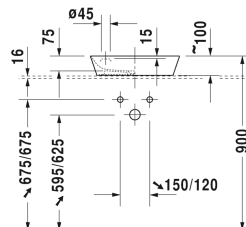

Cape Cod Washbowl # 234046..00 / 234046..00

| < 460 mm > |

Washbowl	Dimension	Weight	Order number
with tap dome, without overflow, 460 mm			
Colors			
00 White Alpin 32 White Satin Matt			
Variant			
● inside colour White, outside colour White	460 x 460 mm	8.000 kilogram	234046..00
● inside colour White Satin Matt, outside colour White Satin Matt	460 x 460 mm	8.000 kilogram	234046..00
Infobox			
Made from DuraCeram, Duravit recommends the following tap for # 234046: Duravit C.1 - M # C11020			
Sanitary ceramics with the special WonderGliss surface finish will remain clean and attractive-looking for a long time to come. When ordering WonderGliss please add a "1" as eleventh digit to the model number.			
Accessory			
Slotted waste for washbasins without overflow	50 mm	0.300 kilogram	005024
Design Siphon		1.500 kilogram	005036
Suitable products			
Vanity unit wall-mounted 1 pull-out compartment, countertop including one cut-out, for 1 above counter basin central, 1000 x 550 mm			KT6695
Vanity unit wall-mounted 1 pull-out compartment, countertop including one cut-out, for 1 above counter basin central, 1200 x 550 mm			KT6696
Vanity unit wall-mounted 2 pull-out compartments, 1 countertop with one cut-out or two cut-outs, for 1 or 2 above counter basins, 1400 x 550 mm	1400 x 550 mm		KT6697 B/L/R
Vanity unit wall-mounted 2 drawers, upper drawer including cut-out for siphon and siphon cover, countertop including one cut-out, for 1 above counter basin central, 800 x 550 mm	800 x 550 mm		KT6654