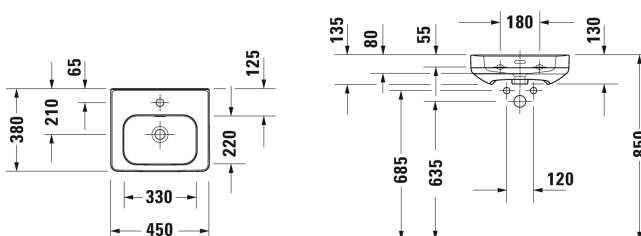

Soleil by Starck Handrinse basin # 0744450000

|< 450 mm >|

Handrinse basin	Dimension	Weight	Order number
with overflow, with tap platform, 450 mm			
Colors			
00 White Alpin			
Variant			
●	450 x 380 mm	10.600 kilogram	0744450000
Sanitary ceramics with the special WonderGliss surface finish will remain clean and attractive-looking for a long time to come. When ordering WonderGliss please add a "1" as eleventh digit to the model number.			

All drawings contain the necessary measurements which are subject to standard tolerances. They are stated in mm and are non-binding. Exact measurements, in particular for customised installation scenarios, can only be taken from the finished piece.