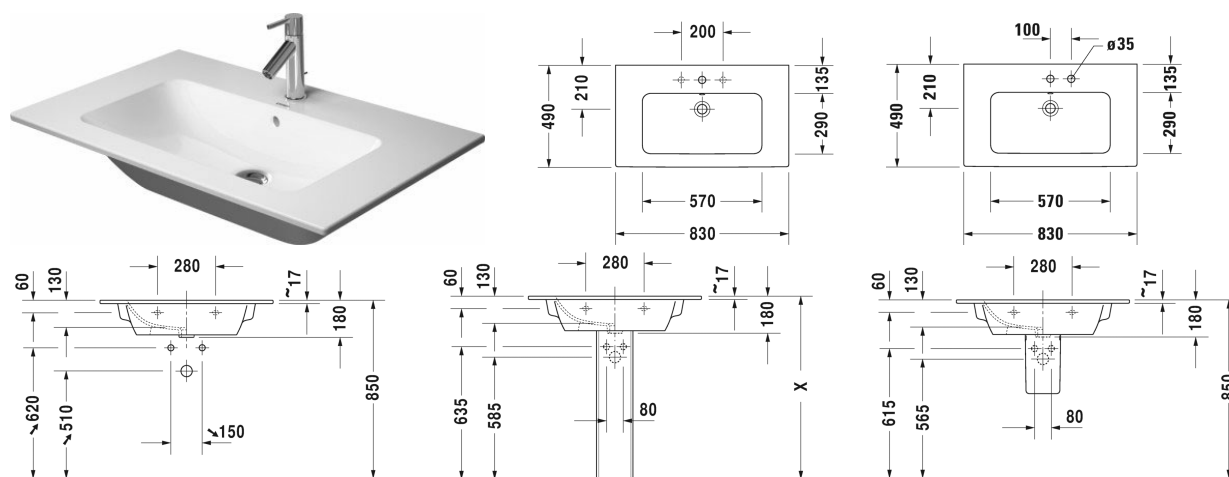

ME by Starck Washbasin, furniture washbasin # 233683..00 /
233683..00 / 233683..60 / 233683..60

|< 830 mm >|

Washbasin, furniture washbasin	Dimension	Weight	Order number
with overflow, with tap platform, 830 mm			
Colors			
00 White Alpin 32 White Satin Matt			
Variant			
●	830 x 490 mm	21.200 kilogram	233683..00
●	830 x 490 mm	21.200 kilogram	233683..00
☒	830 x 490 mm	21.200 kilogram	233683..60
☒	830 x 490 mm	21.200 kilogram	233683..60
Sanitary ceramics with the special WonderGliss surface finish will remain clean and attractive-looking for a long time to come. When ordering WonderGliss please add a "1" as eleventh digit to the model number.			
Accessory			
Space saving siphon	1 1/4" mm	0.400 kilogram	005076
Suitable products			
Vanity unit wall-mounted 1 pull-out compartment, for ME by Starck # 233683, 234583, 234683, 820 x 481 mm	820 x 481 mm		LC6141
Vanity unit wall-mounted 2 drawers, upper drawer including cut-out for siphon and siphon cover, for ME by Starck # 233683, 820 x 481 mm	820 x 481 mm		LC6241
Vanity unit floor-standing 2 pull-out compartments, upper pull-out compartment including cut-out for siphon and siphon cover, for ME by Starck # 233683, 820 x 481 mm	820 x 481 mm		LC6626