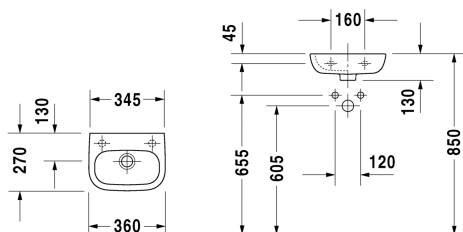

D-Code Handrinse basin # 07053600002 / 07053600082 / 07053600092

|< 360 mm >|

Handrinse basin	Dimension	Weight	Order number
with overflow, with tap platform, underneath glazed, 360 mm			
Colors			
00 White Alpin			
Variant			
☒ without tap hole	360 x 270 mm	5.500 kilogram	07053600002
● tap hole on right side	360 x 270 mm	5.500 kilogram	07053600082
● tap hole on left side	360 x 270 mm	5.500 kilogram	07053600092
Infobox			
Mandatory in combination with a bottle trap			
Recommended faucets			
Single lever basin mixer S ceramic cartridge, Projection 101 mm, flexible connection hoses 3/8", aerator adjustable, normal spray, chrome, maximum temperature can be adjusted on installation, recommended operating pressure 1 - 5 bar, without pop-up waste set,			B11010002
Single lever basin mixer S ceramic cartridge, Projection 101 mm, flexible connection hoses 3/8", aerator adjustable, normal spray, chrome, maximum temperature can be adjusted on installation, recommended operating pressure 1 - 5 bar, with pop-up waste set,			B11010001

All drawings contain the necessary measurements which are subject to standard tolerances. They are stated in mm and are non-binding. Exact measurements, in particular for customised installation scenarios, can only be taken from the finished piece.