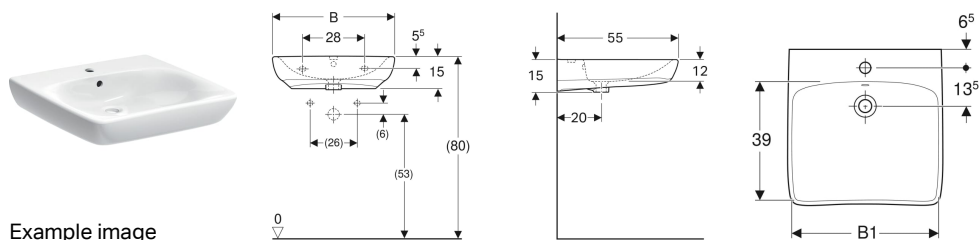

## Geberit Selnova Comfort washbasin, barrier-free

Example image

### Characteristics

- Ergonomically shaped front

- Shallow bowl

### Scope of delivery

- Washbasin

Art. no.	Colour / surface	Tap hole	Overflow	B	B1	H	T
500.302.01.1	white	central	visible	55 cm	48 cm	15 cm	55 cm
500.187.01.1	white	central	without	55 cm	48 cm	15 cm	55 cm
500.292.01.1	white	central	visible	65 cm	58 cm	15 cm	55 cm
500.188.01.1	white	central	without	65 cm	58 cm	15 cm	55 cm