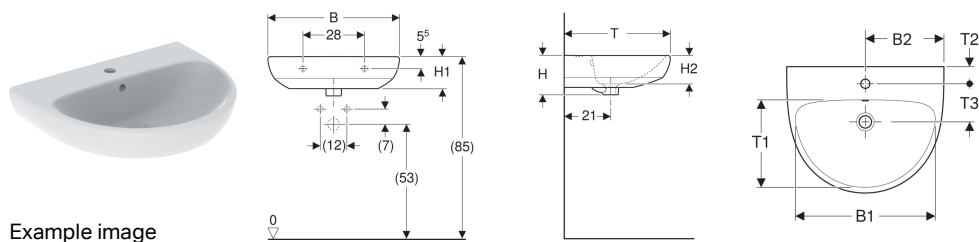

Geberit Selnova washbasin

Example image

Characteristics

- Can be combined with half pedestal
- Can be combined with full pedestal

Technical data

Product material

Vitreous china

Scope of delivery

- Washbasin

Art. no.	Colour / surface	Tap hole	Overflow	B	B1	B2	H	H1	H2	T	T1	T2	T3
500.315.01.1	white	central	visible	55 cm	47.5 cm	27.5 cm	18 cm	14.5 cm	13 cm	44 cm	29 cm	6.5 cm	14.5 cm
500.304.01.1	white	without	visible	55 cm	47.5 cm	- cm	18 cm	14.5 cm	12 cm	44 cm	29 cm	- cm	- cm
500.305.01.1	white	central	visible	60 cm	53.5 cm	30 cm	18 cm	14.5 cm	12 cm	48 cm	33 cm	6.5 cm	14.5 cm
500.297.01.1	white	central	visible	65 cm	58 cm	32.5 cm	18.5 cm	15 cm	13.5 cm	50 cm	35 cm	6.5 cm	14.5 cm

Accessories

- Geberit bottle trap with dip tube for washbasin, horizontal outlet
- Geberit fastening material for washbasin