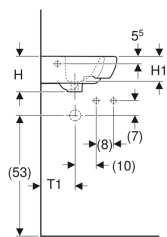

Geberit Selnova corner handrinse basin

Example image

Application purposes

- For corner installation

Characteristics

- Can be combined with full pedestal

Scope of delivery

- Corner handrinse basins

Technical data

Product material

Vitreous china

Art. no.	Colour / surface	Tap hole	Overflow	B	B1	H	H1	T	T1	T2	T3	T4	T5
500.326.01.1	white	central	visible	41.5 cm	36 cm	16.5 cm	11.5 cm	41 cm	22 cm	10 cm	22.5 cm	29.5 cm	11.5 cm
500.327.01.1	white	central	visible	59 cm	53 cm	18 cm	13 cm	56 cm	28.5 cm	16.5 cm	31.5 cm	41.5 cm	17 cm

Accessories

- Geberit bottle trap with dip tube for washbasin, horizontal outlet
- Geberit fastening material for handrinse basin

- Geberit Selnova full pedestal only for corner handrinse basins 59 cm