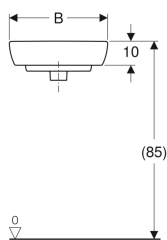

Geberit Selnova corner handrinse basin

Example image

Application purposes

- For corner installation

Characteristics

- Can be combined with full pedestal

Scope of delivery

- Corner handrinse basins

Technical data

Product material

Vitreous china

Art. no.	Colour / surface	Tap hole	Overflow	B	B1	H	H1	T	T1	T2	T3	T4	T5
500.326.01.1	white	central	visible	41.5 cm	36 cm	16.5 cm	11.5 cm	41 cm	22 cm	10 cm	22.5 cm	29.5 cm	11.5 cm
500.327.01.1	white	central	visible	59 cm	53 cm	18 cm	13 cm	56 cm	28.5 cm	16.5 cm	31.5 cm	41.5 cm	17 cm

Accessories

- Geberit bottle trap with dip tube for washbasin, horizontal outlet
- Geberit fastening material for handrinse basin

- Geberit Selnova full pedestal only for corner handrinse basins 59 cm