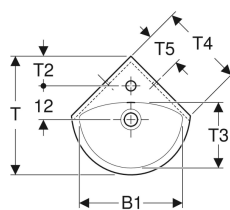

Geberit Selnova corner handrinse basin

Example image

Application purposes

- For corner installation

Characteristics

- Can be combined with full pedestal

Scope of delivery

- Corner handrinse basins

Technical data

Product material

Vitreous china

Art. no.	Colour / surface	Tap hole	Overflow	B	B1	H	H1	T	T1	T2	T3	T4	T5
500.326.01.1	white	central	visible	41.5 cm	36 cm	16.5 cm	11.5 cm	41 cm	22 cm	10 cm	22.5 cm	29.5 cm	11.5 cm
500.327.01.1	white	central	visible	59 cm	53 cm	18 cm	13 cm	56 cm	28.5 cm	16.5 cm	31.5 cm	41.5 cm	17 cm

Accessories

- Geberit bottle trap with dip tube for washbasin, horizontal outlet
- Geberit fastening material for handrinse basin

- Geberit Selnova full pedestal only for corner handrinse basins 59 cm