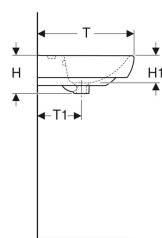

Geberit Selnova Square washbasin

Example image

- Can be installed with a washbasin cabinet

Characteristics

- Can be combined with half pedestal
- Can be combined with full pedestal

Technical data

Product material | Vitreous china

Scope of delivery

- Washbasin

Art. no.	Colour / surface	Tap hole	Overflow	B	B1	B2	Cabinet width	H	H1	T	T1	T2
500.290.01.1	white	central	visible	55 cm	47.5 cm	27 cm	46.4 cm	17.5 cm	12.5 cm	44 cm	20 cm	29 cm
500.291.01.1	white	without	visible	55 cm	47.5 cm	27 cm	46.4 cm	17.5 cm	12.5 cm	44 cm	20 cm	29 cm
500.300.01.1	white	central	visible	60 cm	54.5 cm	29.5 cm	49.3 cm	18 cm	13 cm	46 cm	20 cm	30.5 cm
500.299.01.1	white	central	visible	65 cm	61 cm	32 cm	54.4 cm	18 cm	13 cm	48 cm	21 cm	32 cm

Accessories

- Geberit bottle trap with dip tube for washbasin, horizontal outlet
- Geberit fastening material for washbasin

- Geberit Selnova full pedestal only for washbasin 65 cm
- Geberit Selnova Square full pedestal only for washbasin 55–60 cm