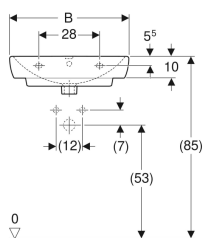

Geberit Selnova Square washbasin

Example image

- Can be installed with a washbasin cabinet

Characteristics

- Can be combined with half pedestal
- Can be combined with full pedestal

Technical data

Product material | Vitreous china

Scope of delivery

- Washbasin

Art. no.	Colour / surface	Tap hole	Overflow	B	B1	B2	Cabinet width	H	H1	T	T1	T2
500.290.01.1	white	central	visible	55 cm	47.5 cm	27 cm	46.4 cm	17.5 cm	12.5 cm	44 cm	20 cm	29 cm
500.291.01.1	white	without	visible	55 cm	47.5 cm	27 cm	46.4 cm	17.5 cm	12.5 cm	44 cm	20 cm	29 cm
500.300.01.1	white	central	visible	60 cm	54.5 cm	29.5 cm	49.3 cm	18 cm	13 cm	46 cm	20 cm	30.5 cm
500.299.01.1	white	central	visible	65 cm	61 cm	32 cm	54.4 cm	18 cm	13 cm	48 cm	21 cm	32 cm

Accessories

- Geberit bottle trap with dip tube for washbasin, horizontal outlet
- Geberit fastening material for washbasin

- Geberit Selnova full pedestal only for washbasin 65 cm
- Geberit Selnova Square full pedestal only for washbasin 55–60 cm