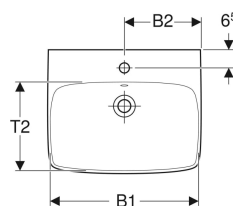

Geberit Selnova Square washbasin

Example image

- Can be installed with a washbasin cabinet

Characteristics

- Can be combined with half pedestal
- Can be combined with full pedestal

Technical data

Product material | Vitreous china

Scope of delivery

- Washbasin

Art. no.	Colour / surface	Tap hole	Overflow	B	B1	B2	Cabinet width	H	H1	T	T1	T2
500.290.01.1	white	central	visible	55 cm	47.5 cm	27 cm	46.4 cm	17.5 cm	12.5 cm	44 cm	20 cm	29 cm
500.291.01.1	white	without	visible	55 cm	47.5 cm	27 cm	46.4 cm	17.5 cm	12.5 cm	44 cm	20 cm	29 cm
500.300.01.1	white	central	visible	60 cm	54.5 cm	29.5 cm	49.3 cm	18 cm	13 cm	46 cm	20 cm	30.5 cm
500.299.01.1	white	central	visible	65 cm	61 cm	32 cm	54.4 cm	18 cm	13 cm	48 cm	21 cm	32 cm

Accessories

- Geberit bottle trap with dip tube for washbasin, horizontal outlet
- Geberit fastening material for washbasin

- Geberit Selnova full pedestal only for washbasin 65 cm
- Geberit Selnova Square full pedestal only for washbasin 55–60 cm