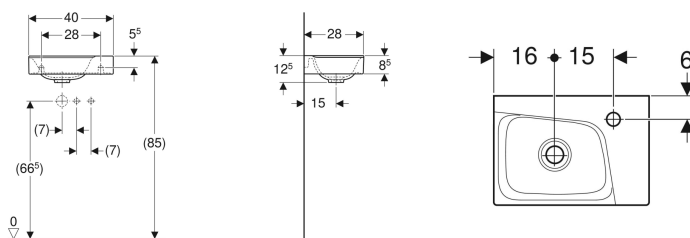

Geberit Xeno² handrinse basin

Example image

Characteristics

- Can be installed with a washbasin cabinet
- Asymmetrical

Technical data

Product material

Fine fireclay

Art. no.	Colour / surface	Tap hole	Overflow	B	H	T
500.529.01.1	white / KeraTect	right	without	40 cm	12.5 cm	28 cm
500.528.01.1	white / KeraTect	left	without	40 cm	12.5 cm	28 cm

Accessories

- Geberit bottle trap with dip tube for washbasin, horizontal outlet
- Geberit waste outlet with free outlet and valve cover
- Geberit bottle trap with dip tube for washbasin, space-saving model, horizontal outlet
- Geberit waste outlet with free outlet, screen
- Geberit fastening material for handrinse basin