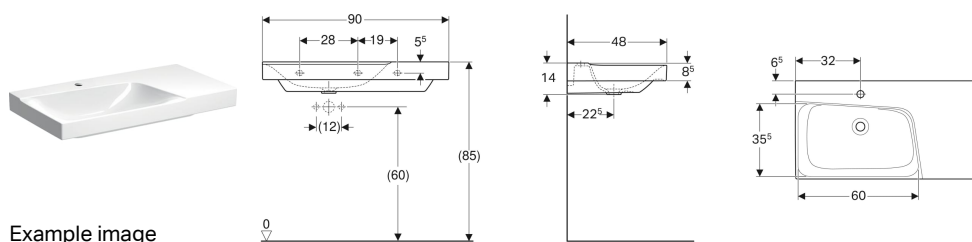

Geberit Xeno² washbasin with shelf surface

Example image

Characteristics

- Can be installed with a washbasin cabinet
- Asymmetrical

- With shelf surface

Technical data

Product material

Fine fireclay

To order additionally

- Washbasin connector

Art. no.	Colour / surface	Tap hole	Overflow	Shelf space	B	H	T
500.533.01.1	white / KeraTect	central	without	right	90 cm	14 cm	48 cm
500.535.01.1	white / KeraTect	central	without	left	90 cm	14 cm	48 cm
500.534.01.1	white / KeraTect	without	without	right	90 cm	14 cm	48 cm
500.536.01.1	white / KeraTect	without	without	left	90 cm	14 cm	48 cm