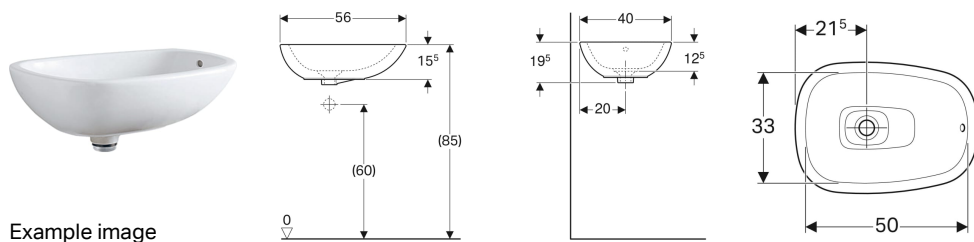

Geberit Citterio lay-on washbasin with waste outlet

Example image

Characteristics

- Asymmetrical
- Can be installed with a washbasin cabinet

Technical data

Product material

Vitreous china

Scope of delivery

- Push-button waste plug
- Drain cover made of sanitary ceramic
- Waste outlet
- Fastening material

To order additionally

- Washbasin connector

Art. no.	Colour / surface	Tap hole	Overflow	B	H	T
500.543.01.1	white / KeraTect	without	visible	56 cm	19.5 cm	40 cm