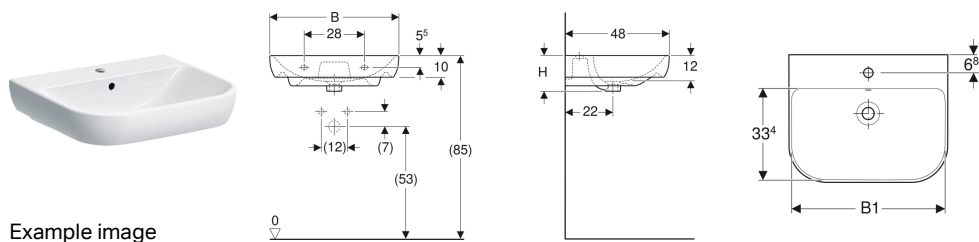

## Geberit Smyle washbasin

### Characteristics

- Can be combined with half pedestal
- Can be combined with full pedestal

### Technical data

Product material | Vitreous china

Art. no.	Colour / surface	Tap hole	Overflow	B	B1	H	T
500.227.01.1	white	central	visible	55 cm	51.5 cm	16.5 cm	48 cm
500.228.01.1	white	central	visible	60 cm	56.8 cm	16.5 cm	48 cm
500.230.01.1	white	central	visible	65 cm	61.8 cm	17 cm	48 cm
500.248.01.1	white	central	visible	70 cm	66.8 cm	17 cm	48 cm