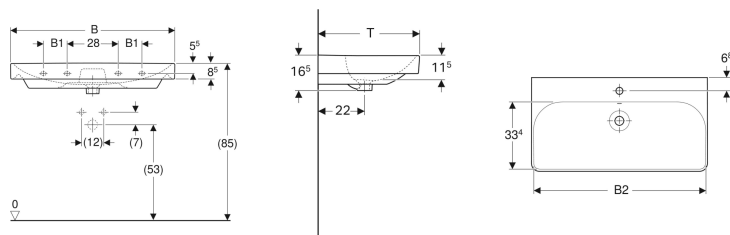

Geberit Smyle Square washbasin

Example image

Characteristics

- Can be installed with a washbasin cabinet

Technical data

Product material | Vitreous china

Art. no.	Colour / surface	Tap hole	Overflow	B	B1	B2	Cabinet width	H	T	Fastening points
501.574.00.1	white	without	visible	55 cm	- cm	51.8 cm	53.6 cm	16.5 cm	44 cm	2
501.732.00.1	white	central	without	60 cm	- cm	56.8 cm	58.4 cm	16.5 cm	48 cm	2
500.249.00.2	white	without	visible	75 cm	- cm	71.5 cm	73.4 cm	16.5 cm	48 cm	2
500.259.01.1	white	central	visible	55 cm	- cm	51.8 cm	53.6 cm	16.5 cm	44 cm	2
500.229.01.1	white	central	visible	60 cm	- cm	56.8 cm	58.4 cm	16.5 cm	48 cm	2
500.249.01.1	white	central	visible	75 cm	- cm	71.5 cm	73.4 cm	16.5 cm	48 cm	2
500.251.01.1	white	central	visible	90 cm	13 cm	86.8 cm	88.4 cm	16.5 cm	48 cm	4
500.250.01.1	white	without	visible	90 cm	13 cm	86.8 cm	88.4 cm	16.5 cm	48 cm	4
500.252.01.1	white	left and right	visible	90 cm	13 cm	86.8 cm	88.4 cm	16.5 cm	48 cm	4
500.253.01.1	white	left and right	visible	120 cm	28 cm	116.8 cm	118.4 cm	16.5 cm	48 cm	4
500.226.01.1	white	central	visible	120 cm	28 cm	116.8 cm	118.4 cm	16.5 cm	48 cm	4
500.225.01.1	white	without	visible	120 cm	28 cm	116.8 cm	118.4 cm	16.5 cm	48 cm	4

Accessories

- Geberit waste outlet, space-saving model, slim design, with external waste plug with push actuation
- Geberit washbasin drain, space-saving model, slim design, with external waste plug with push actuation
- Geberit bottle trap with dip tube for washbasin, horizontal outlet
- Geberit bottle trap with dip tube for washbasin, space-saving model, horizontal outlet
- Geberit fastening material for washbasin