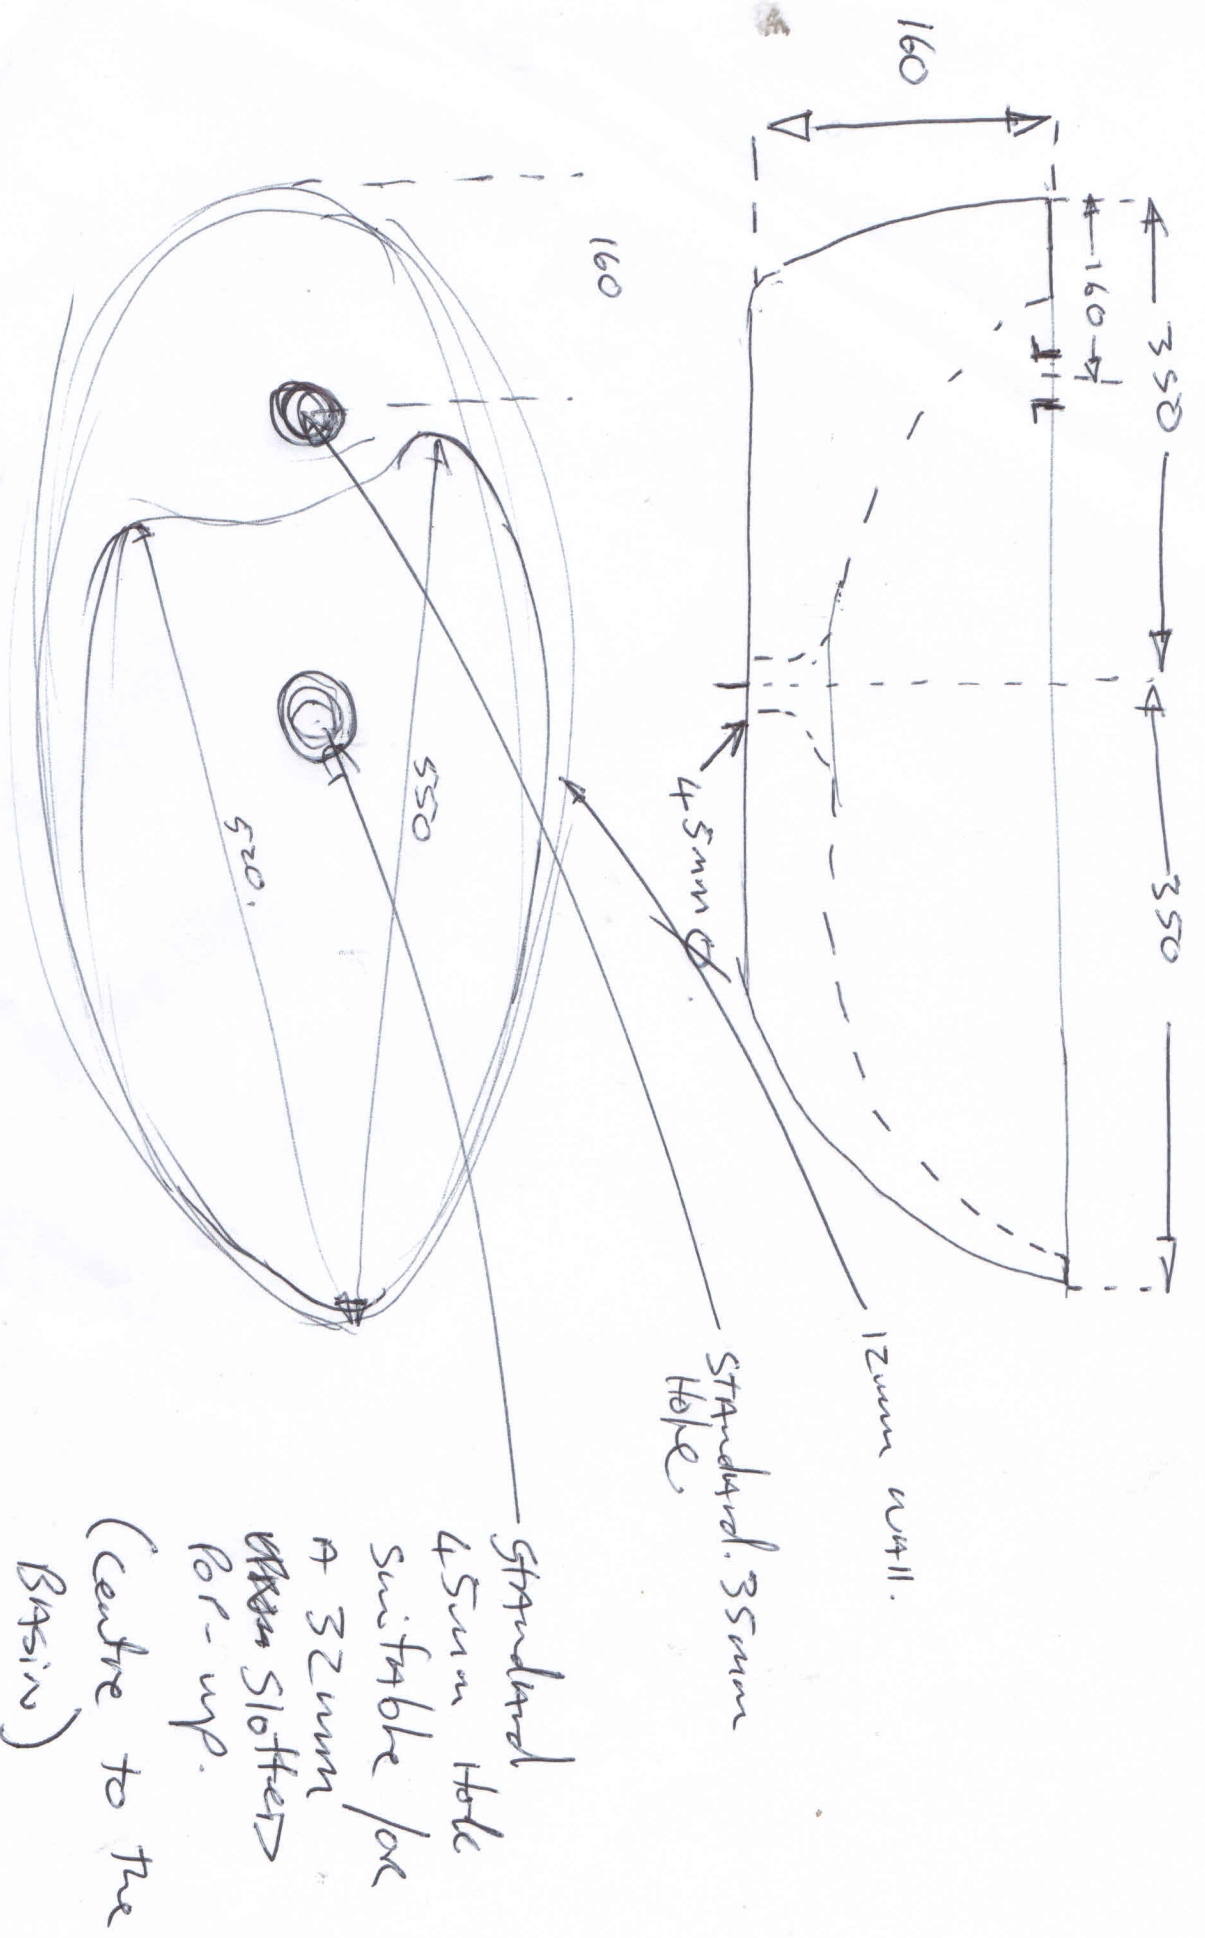

Evo Basin.

Standard
45mm hole
suitable for
32mm
slofters
Pop-up.
(centre to the
Basin)