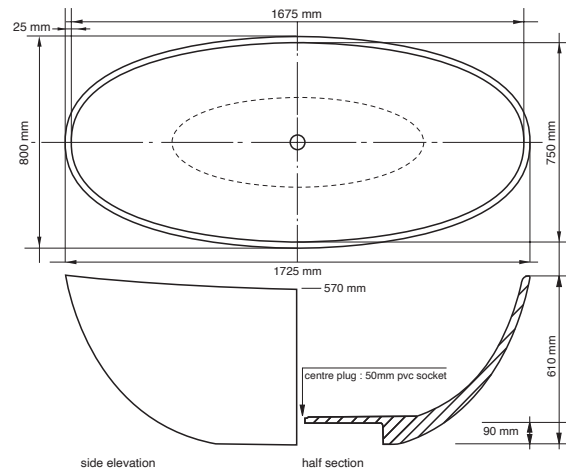

DAKOTA BATH

livingstone
baths

L 1725MM X W 800MM X H 610MM

Base Dimensions: 855 x 350 mm

www.livingstonebaths.com